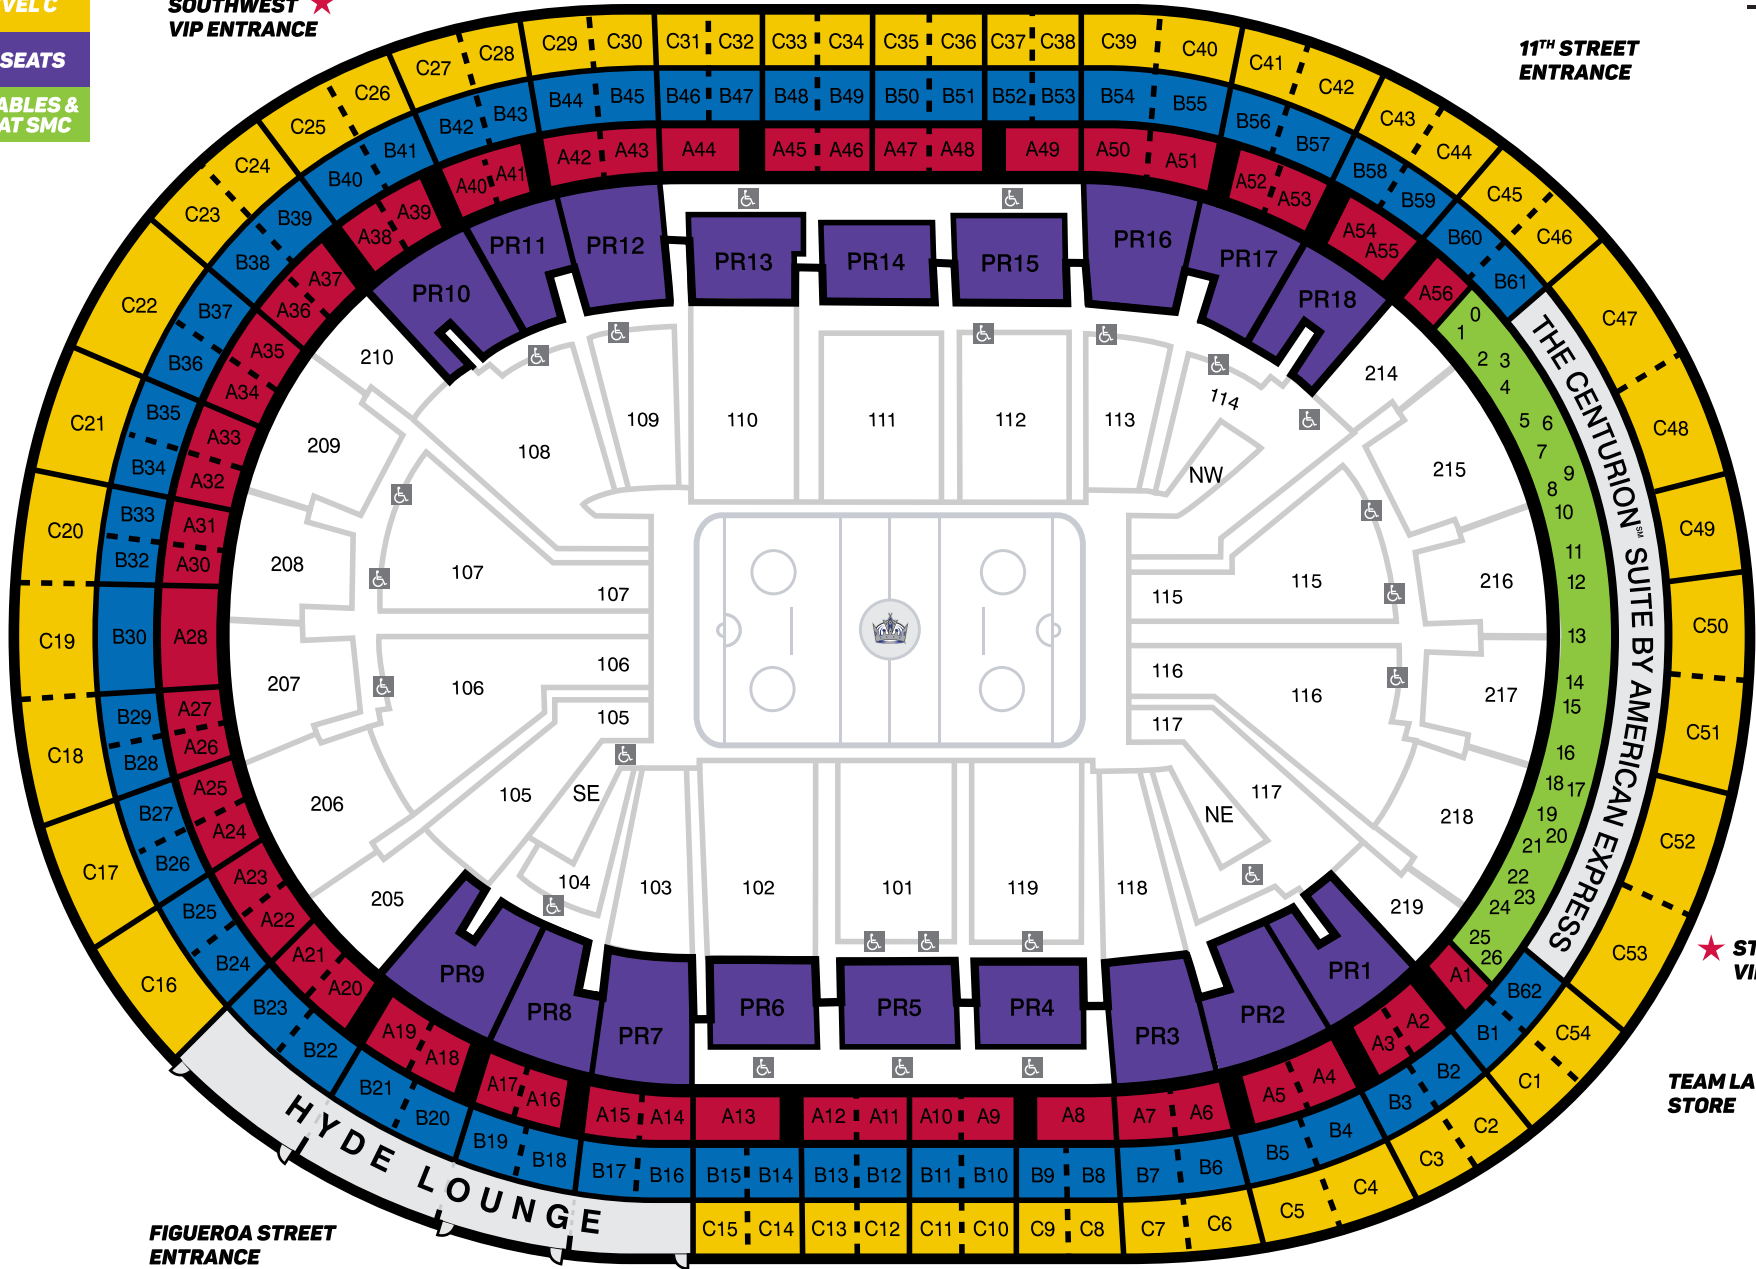

- SUITE LEVEL A
- SUITE LEVEL B
- SUITE LEVEL C
- PREMIER SEATS
- PREMIER TABLES & LOUNGES AT SMC

**SOUTHWEST** ★  
VIP ENTRANCE

**11TH STREET**  
ENTRANCE

**BOX OFFICE**

**STAR PLAZA**  
ENTRANCE

★ **STAR PLAZA**  
VIP ENTRANCE

**TEAM LA**  
STORE

**FIGUEROA STREET**  
ENTRANCE

**HYDE LOUNGE**

**THE CENTURION™ SUITE BY AMERICAN EXPRESS**