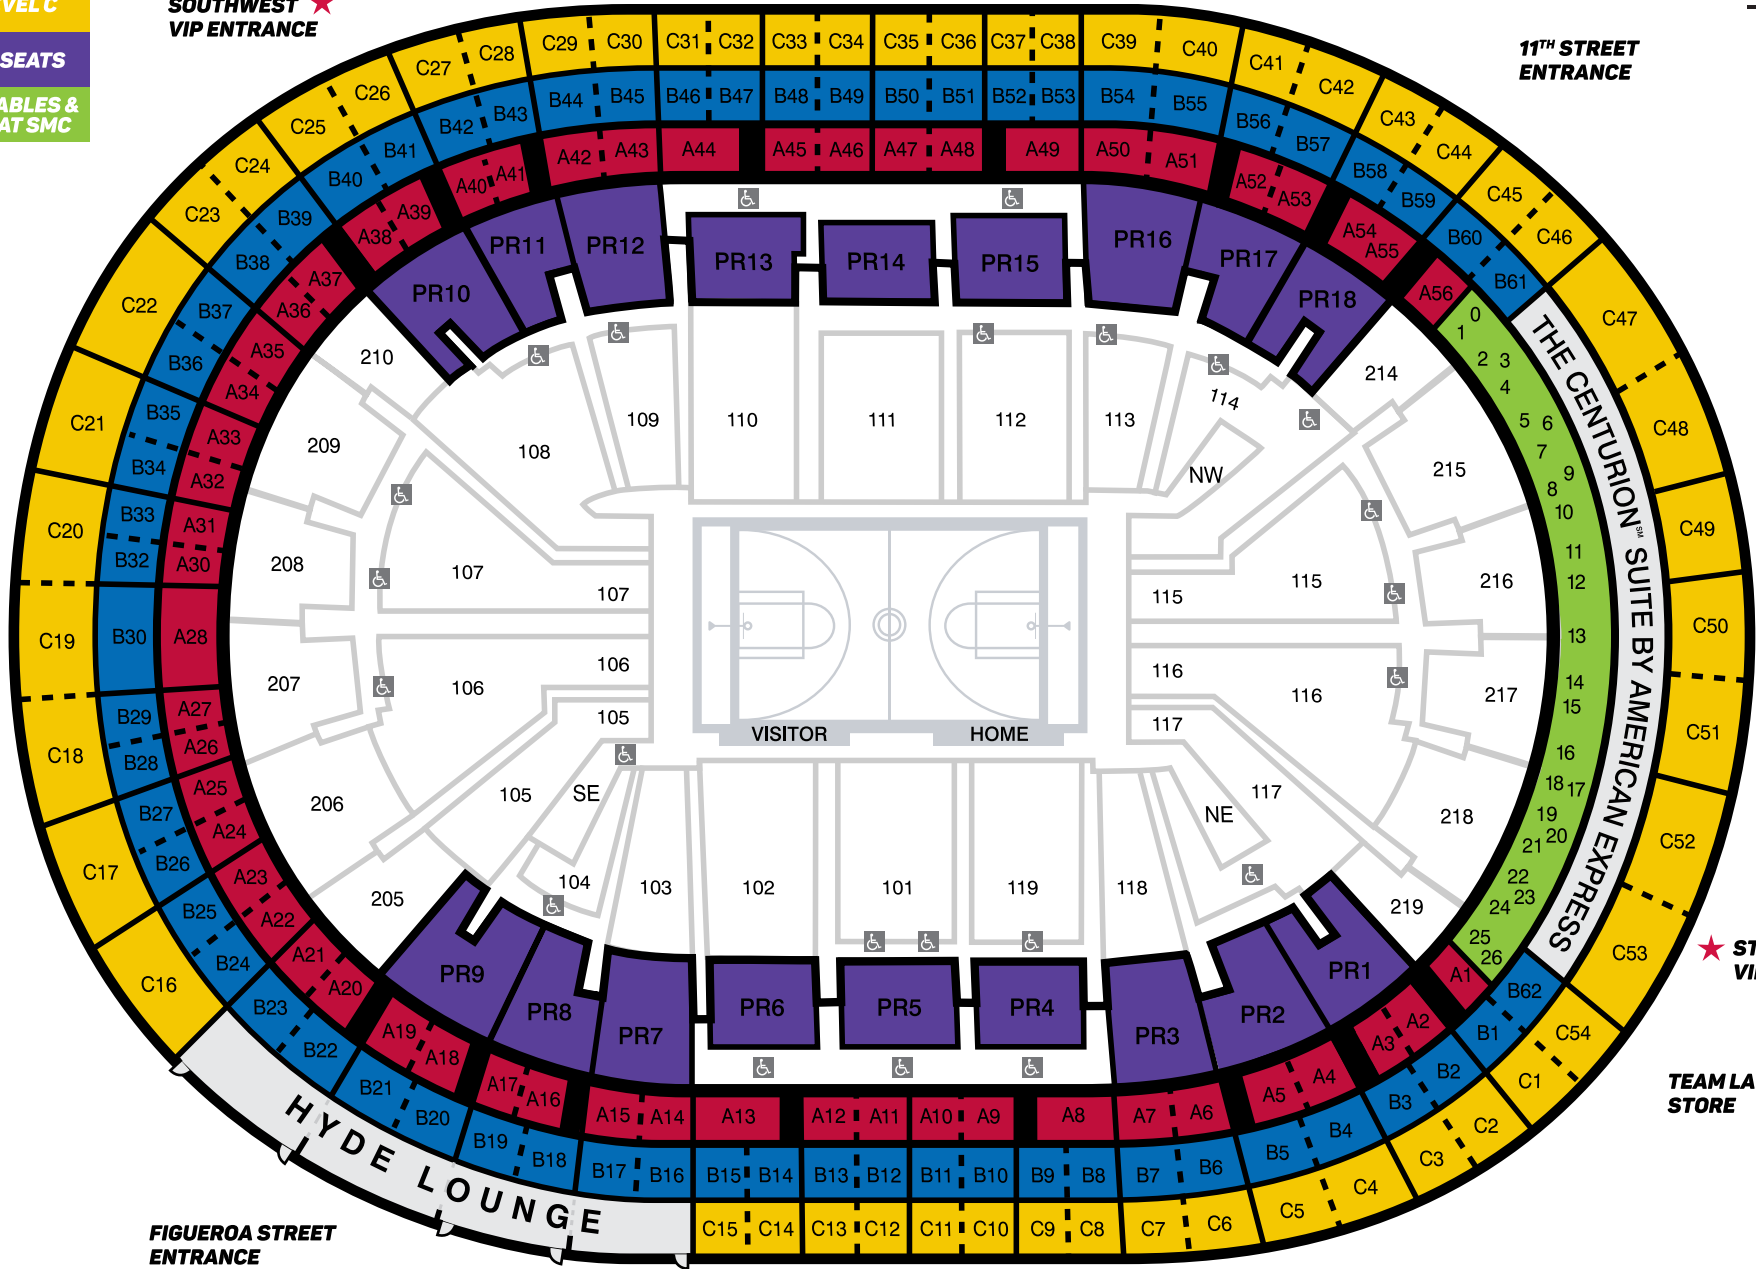

- SUITE LEVEL A
- SUITE LEVEL B
- SUITE LEVEL C
- PREMIER SEATS
- PREMIER TABLES & LOUNGES AT SMC

SOUTHWEST ★
VIP ENTRANCE

11TH STREET
ENTRANCE

BOX OFFICE

STAR PLAZA
ENTRANCE

★ **STAR PLAZA**
VIP ENTRANCE

TEAM LA
STORE

FIGUEROA STREET
ENTRANCE